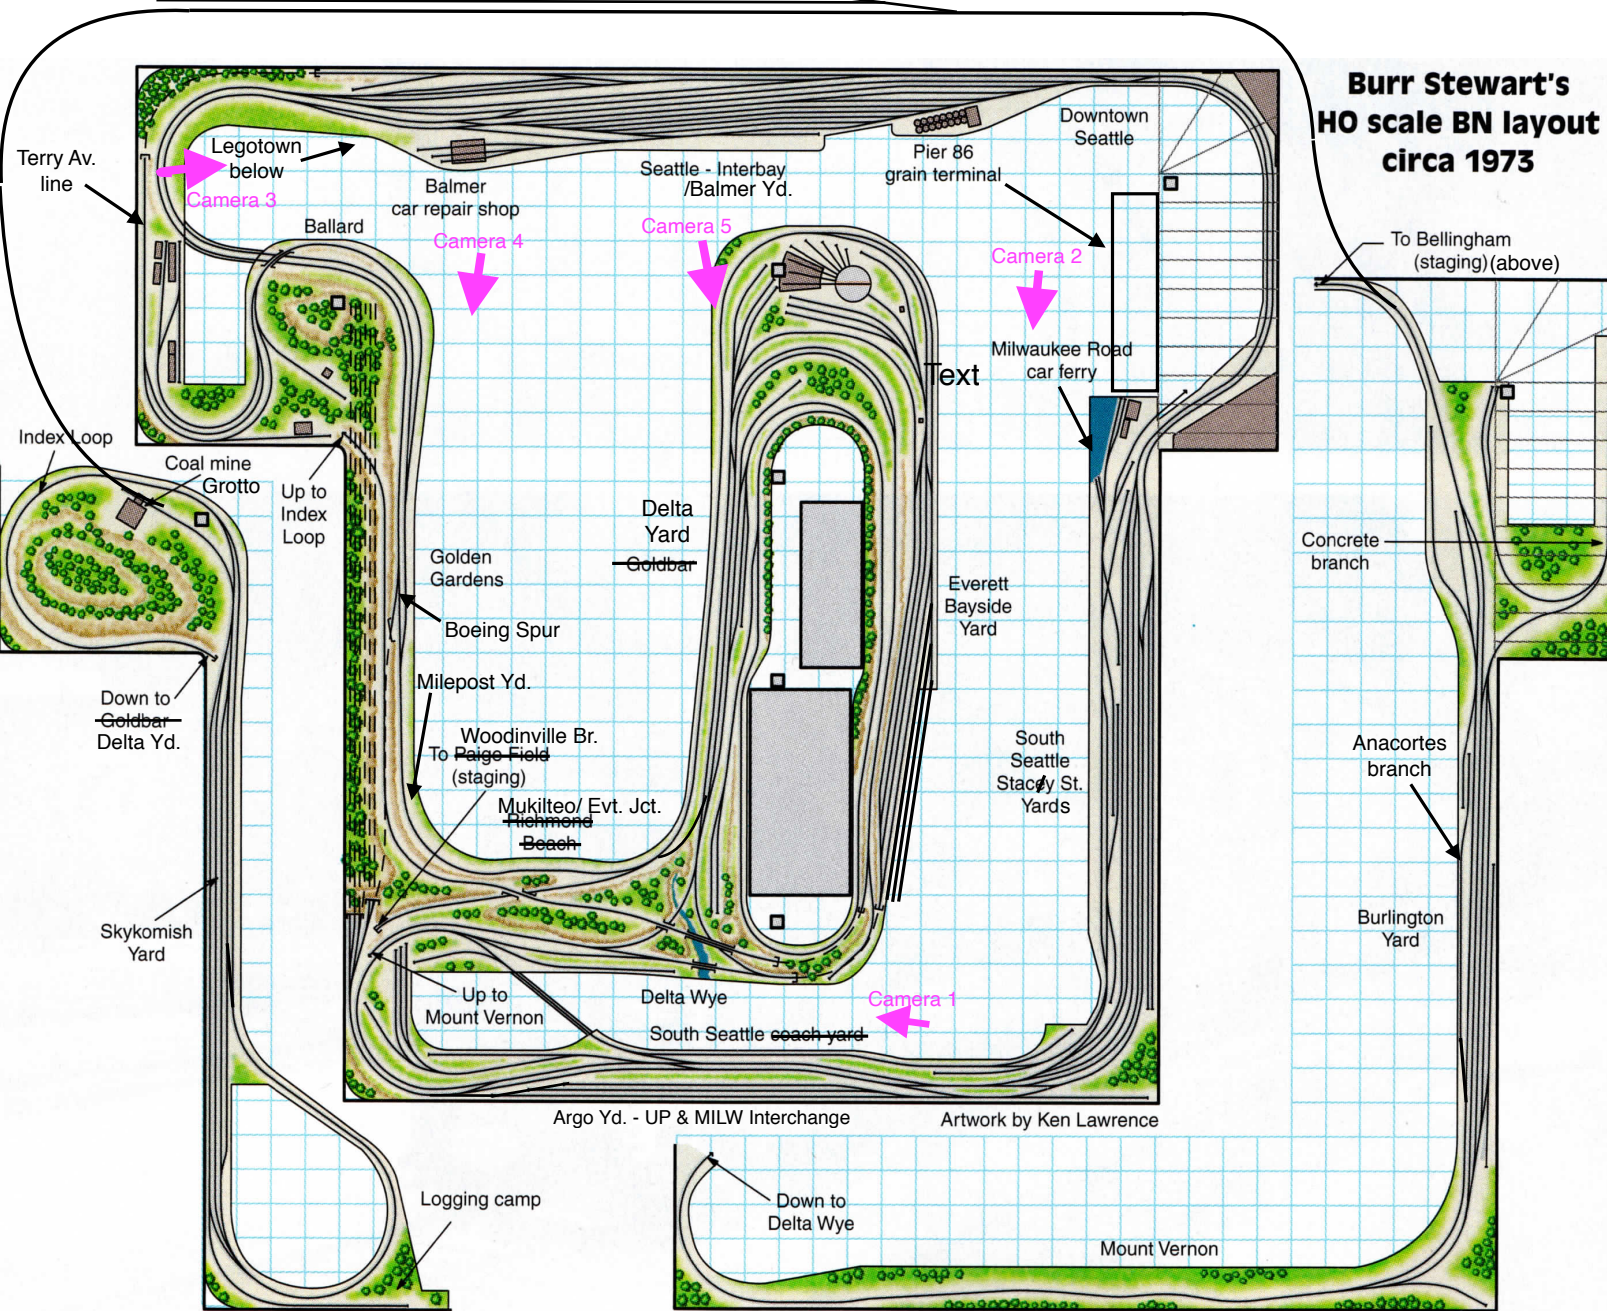

Bellingham Staging (above)

Burr Stewart's HO scale BN layout circa 1973

Argo Yd. - UP & MILW Interchange Artwork by Ken Lawrence